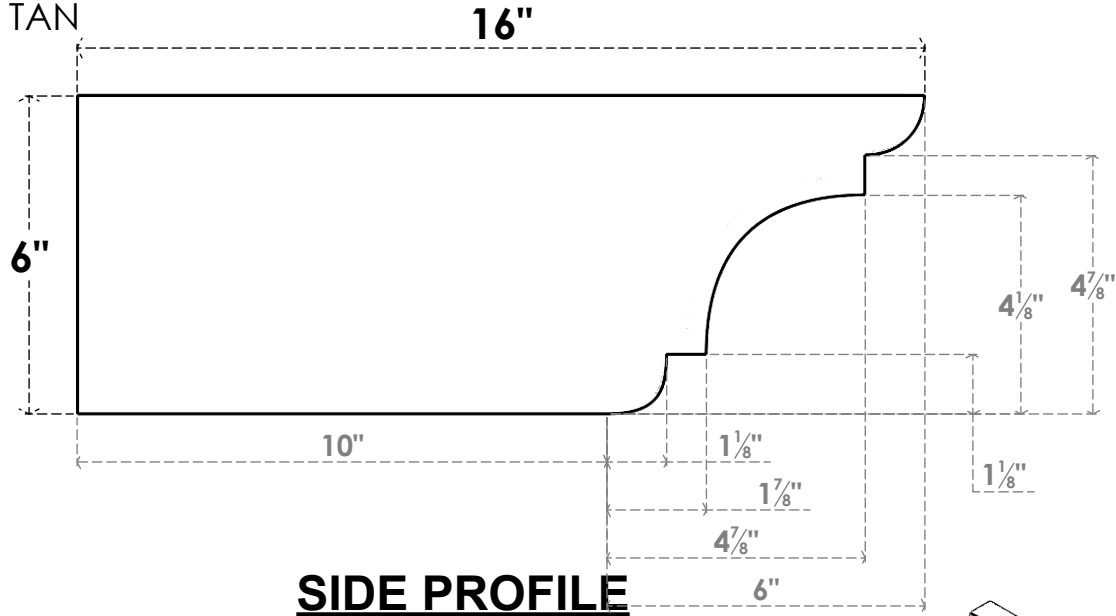

# ITEM NUMBER: RFTURO060X06000X16000X006NEB00RCPR

6"W X 6"H X 16"L TIMBERTHANE ROUGH CEDAR NEW BRIGHTON FAUX WOOD OPEN RAFTER TAIL, 6"L END, PRIMED TAN

**ISOMETRIC**

GENERATED DATE : 03/02/2023

EKENA MILLWORK  
2300 WEST MAIN ST.  
CLARKSVILLE, TX 75426  
TOLL FREE: 866-607-0453  
WWW.EKENAMILLWORK.COM

**NOTES**

1. INSTALLATION TO BE COMPLETED IN ACCORDANCE WITH MANUFACTURER'S SPECIFICATIONS.
2. DRAWING MAY NOT BE TO SCALE
3. THIS DRAWING IS INTENDED FOR DESIGN AND PLANNING PURPOSES ONLY.
4. ALL INFORMATION CONTAINED HEREIN WAS CURRENT AT THE TIME OF DEVELOPMENT BUT MUST BE REVIEWED AND APPROVED BY THE PRODUCT MANUFACTURER TO BE CONSIDERED ACCURATE.
5. TIMBERTHANE ARCHITECTURAL PRODUCTS ARE MADE FROM HIGH DENSITY URETHANE AND COME FACTORY PRIMED