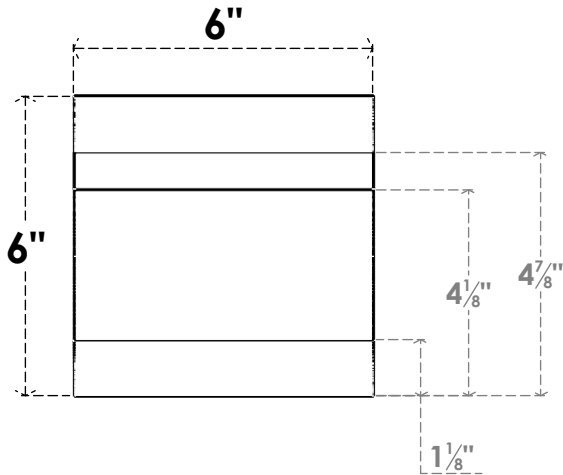

# ITEM NUMBER: RFTURO060X06000X16000X006NEB00RCPR

6"W X 6"H X 16"L TIMBERTHANE ROUGH CEDAR NEW BRIGHTON FAUX WOOD OPEN RAFTER TAIL, 6"L END, PRIMED TAN

**ISOMETRIC**

GENERATED DATE : 03/02/2023

EKENA MILLWORK  
2300 WEST MAIN ST.  
CLARKSVILLE, TX 75426  
TOLL FREE: 866-607-0453  
WWW.EKENAMILLWORK.COM

**NOTES**

1. INSTALLATION TO BE COMPLETED IN ACCORDANCE WITH MANUFACTURER'S SPECIFICATIONS.
2. DRAWING MAY NOT BE TO SCALE
3. THIS DRAWING IS INTENDED FOR DESIGN AND PLANNING PURPOSES ONLY.
4. ALL INFORMATION CONTAINED HEREIN WAS CURRENT AT THE TIME OF DEVELOPMENT BUT MUST BE REVIEWED AND APPROVED BY THE PRODUCT MANUFACTURER TO BE CONSIDERED ACCURATE.
5. TIMBERTHANE ARCHITECTURAL PRODUCTS ARE MADE FROM HIGH DENSITY URETHANE AND COME FACTORY PRIMED