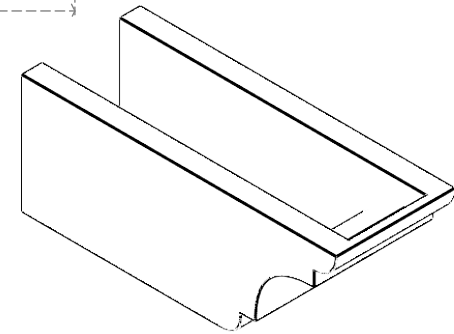

# ITEM NUMBER: RFTURO060X06000X16000X006NEB00RCPR

6"W X 6"H X 16"L TIMBERTHANE ROUGH CEDAR NEW BRIGHTON FAUX WOOD OPEN RAFTER TAIL, 6"L END, PRIMED TAN

**ISOMETRIC**

GENERATED DATE : 03/02/2023

EKENA MILLWORK  
2300 WEST MAIN ST.  
CLARKSVILLE, TX 75426  
TOLL FREE: 866-607-0453  
WWW.EKENAMILLWORK.COM

**NOTES**

1. INSTALLATION TO BE COMPLETED IN ACCORDANCE WITH MANUFACTURER'S SPECIFICATIONS.
2. DRAWING MAY NOT BE TO SCALE
3. THIS DRAWING IS INTENDED FOR DESIGN AND PLANNING PURPOSES ONLY.
4. ALL INFORMATION CONTAINED HEREIN WAS CURRENT AT THE TIME OF DEVELOPMENT BUT MUST BE REVIEWED AND APPROVED BY THE PRODUCT MANUFACTURER TO BE CONSIDERED ACCURATE.
5. TIMBERTHANE ARCHITECTURAL PRODUCTS ARE MADE FROM HIGH DENSITY URETHANE AND COME FACTORY PRIMED